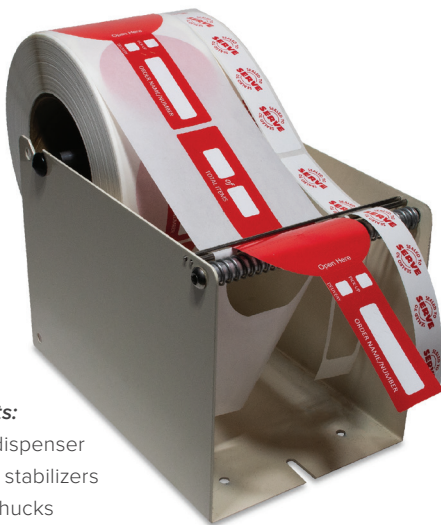

LABELING SOLUTIONS

Iconex® Tamper Seal Dispenser

Keep Iconex Tamper Seals right at your fingertips

Iconex Tamper Seal dispensers organize labels in one location for quick and easy access.

Iconex light-weight, multi-use label dispensers are designed for convenience and small spaces. The non-skid base keeps dispenser secure for table-top use and pre-drilled holes make wall mounting effortless for increased counter space. Easy-to-use dispensers allow for quick roll change-out, threading, and accommodate multiple side-by-side label rolls. Each roll can be dispensed independently to avoid excess waste. All steel construction provides long lasting durability and reliability.

Components:

- (1) 5" label dispenser
- (4) 6" x 1.75" stabilizers
- (4) 3" core chucks

Iconex Tamper Seal Dispenser Features

- Durable all steel frame with powder coat finish.
- Accommodates multiple rolls of labels.
- Removable side caps for easy roll change out.
- Holds rolls up to 8" diameter and 5" width.
- Handles 1" or 3" diameter core size.

Part #	Description
9418-0002	5" Wall Mount/Table-Top Label Dispenser
9023-2528	0.75" x 7" Beverage Tamper Seal*
9013-2741	2.625" x 8" 2in1 Bag and Beverage Tamper Seal*

* 3" core ID, 500 labels/roll, 4 rolls/carton, 2000 labels/carton