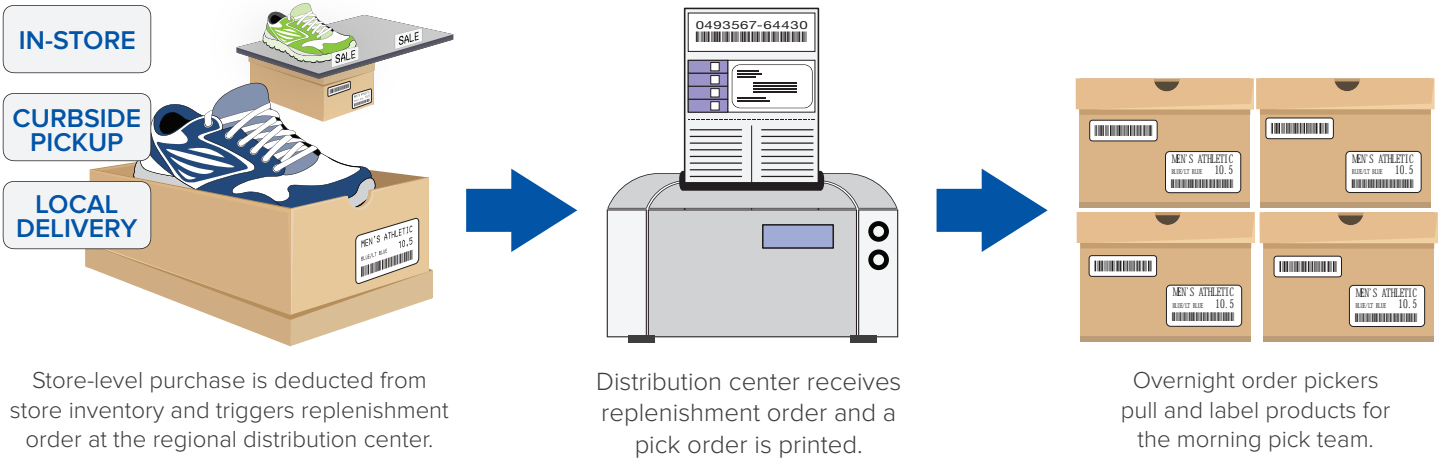

Iconex™ Retail Distribution Workflow

Ensure inventory replenishment is efficient and error free

Iconex print on demand solutions simplify item identification, sort, and traceability.

Retail Distribution Label Benefits

- Designed to ease print, pick, and sort operations.
- Premium print for accurate and error free reads.
- Specialty coatings increase durability and service life.

Iconex continually improves products as new technologies and components become available. Iconex, therefore, reserves the right to change specifications without prior notice. All features, functions and operations described herein may not be marketed by Iconex in all parts of the world. Consult your Iconex representative or Iconex office for the latest information. All brand and product names appearing in this document are trademarks, registered trademarks or service marks of their respective holders. © 2020 Iconex.