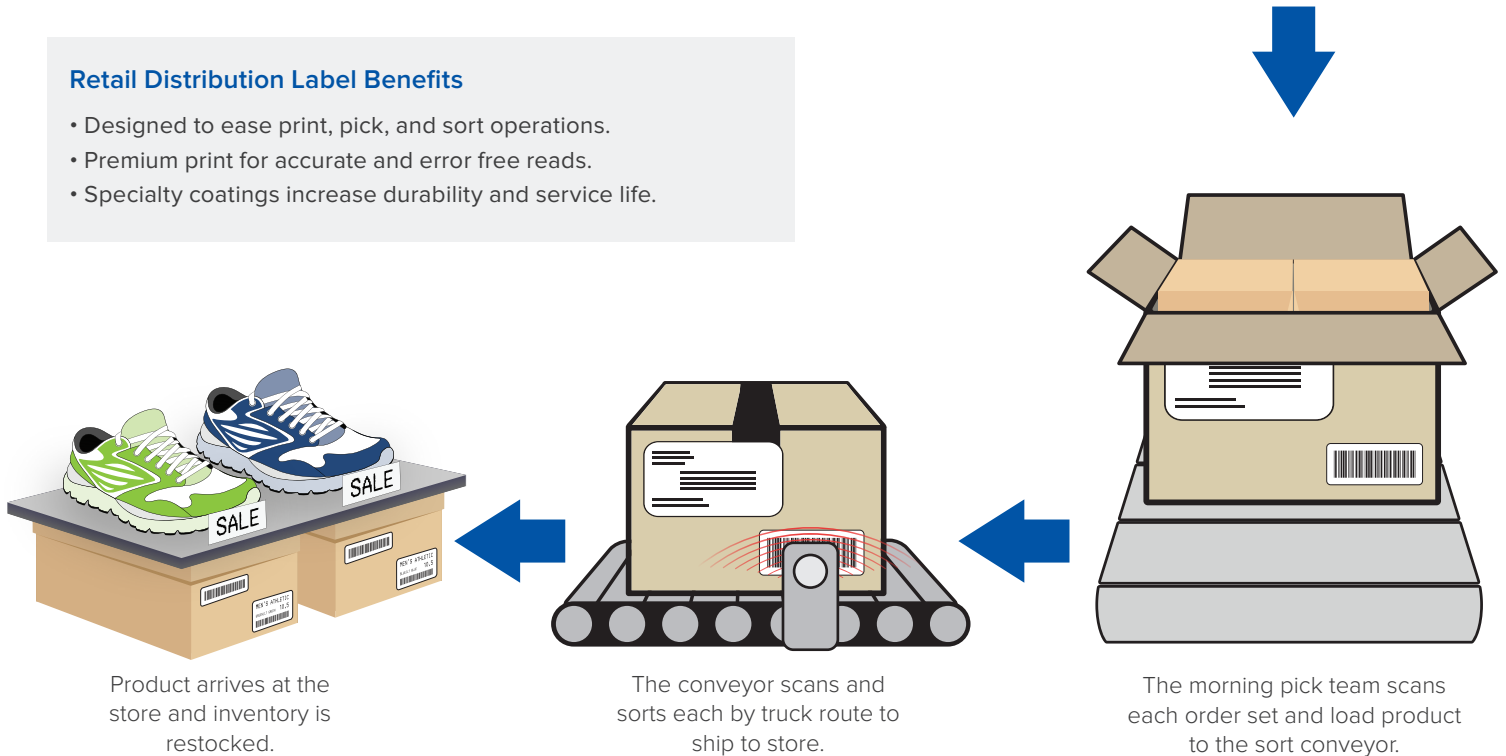

Iconex™ Retail Distribution Workflow

Ensure inventory replenishment is efficient and error free

Iconex print on demand solutions simplify item identification, sort, and traceability.

Retail Distribution Label Benefits

- Designed to ease print, pick, and sort operations.
- Premium print for accurate and error free reads.
- Specialty coatings increase durability and service life.

Iconex continually improves products as new technologies and components become available. Iconex, therefore, reserves the right to change specifications without prior notice. All features, functions and operations described herein may not be marketed by Iconex in all parts of the world. Consult your Iconex representative or Iconex office for the latest information. All brand and product names appearing in this document are trademarks, registered trademarks or service marks of their respective holders. © 2020 Iconex.